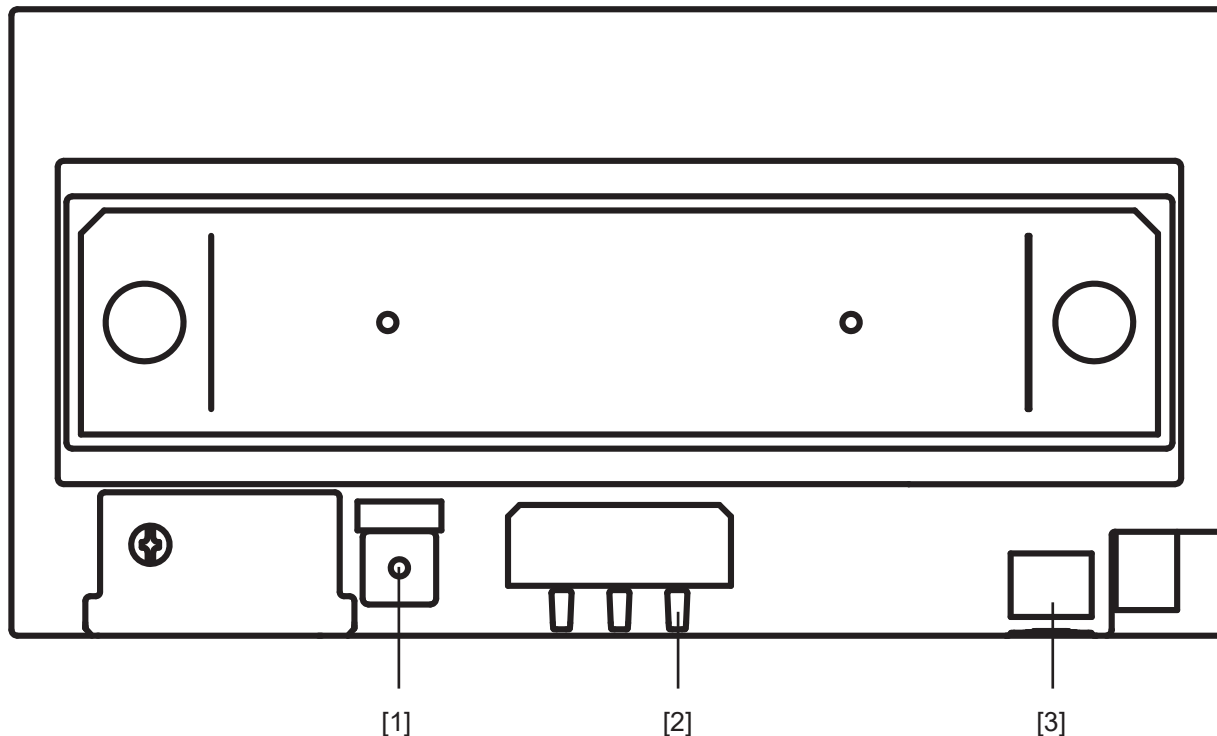

IXGW-GW Lifetime License

Gateway Adaptor

FEATURE CALL-OUT:

FEATURE CALL-OUT DEFINITIONS

[1] Reset

[2] Status Indicator (orange/green)

[3] LAN Port (PoE)

SPECIFICATIONS

Power Source: PoE (IEEE 802.3af class 0)

Consumption: 2.1W standby, 2.9W max

LAN: Ethernet
(10BASE-T, 100BASE-TX)

Packet delivery: Unicast, Multicast

Protocol: IPv4/v6, TCP, UDP, SIP,
HTTPS, RTP, RTCP, SRTP,
SRTCP, IGMP, MLD, SFTP,
DHCP, NTP, DNS, MQTT,
ICE, DTLS, SDP

Channels: 10

Encryption: TLS 1.2

Operating Temp: 14° ~ 122°F (-10° ~ 50°C)

Dimensions: 4-1/4" H x 8-1/4" W x 2-3/8" D