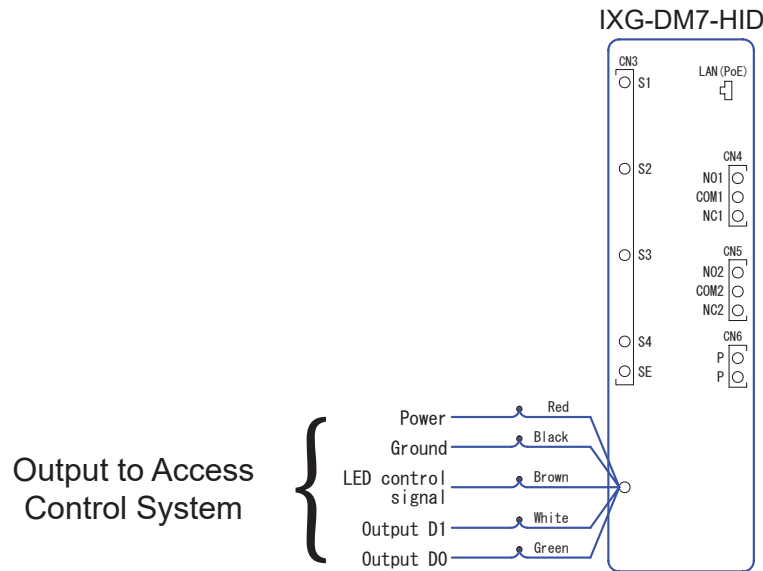

IXG-DM7-HID

Compatible Access Cards

The IXG-DM7-HID is equipped with an HID mini reader that provides a 26-bit Wiegand output.

Wiring

Compatible Cards

Card type	High Frequency (13.56 MHz)	HID iCLASS, SEOS, HID iCLASS SR, HID iCLASS SE, HID MIFARE Classic, HID Mifare DES Fire EV1
	Low Frequency (125 kHz)	HID Proximity
	Bluetooth Interface (2.44 GHz)	Mobile phone compatible with Bluetooth
Card format	H10301 (26-bit Wiegand Format)	