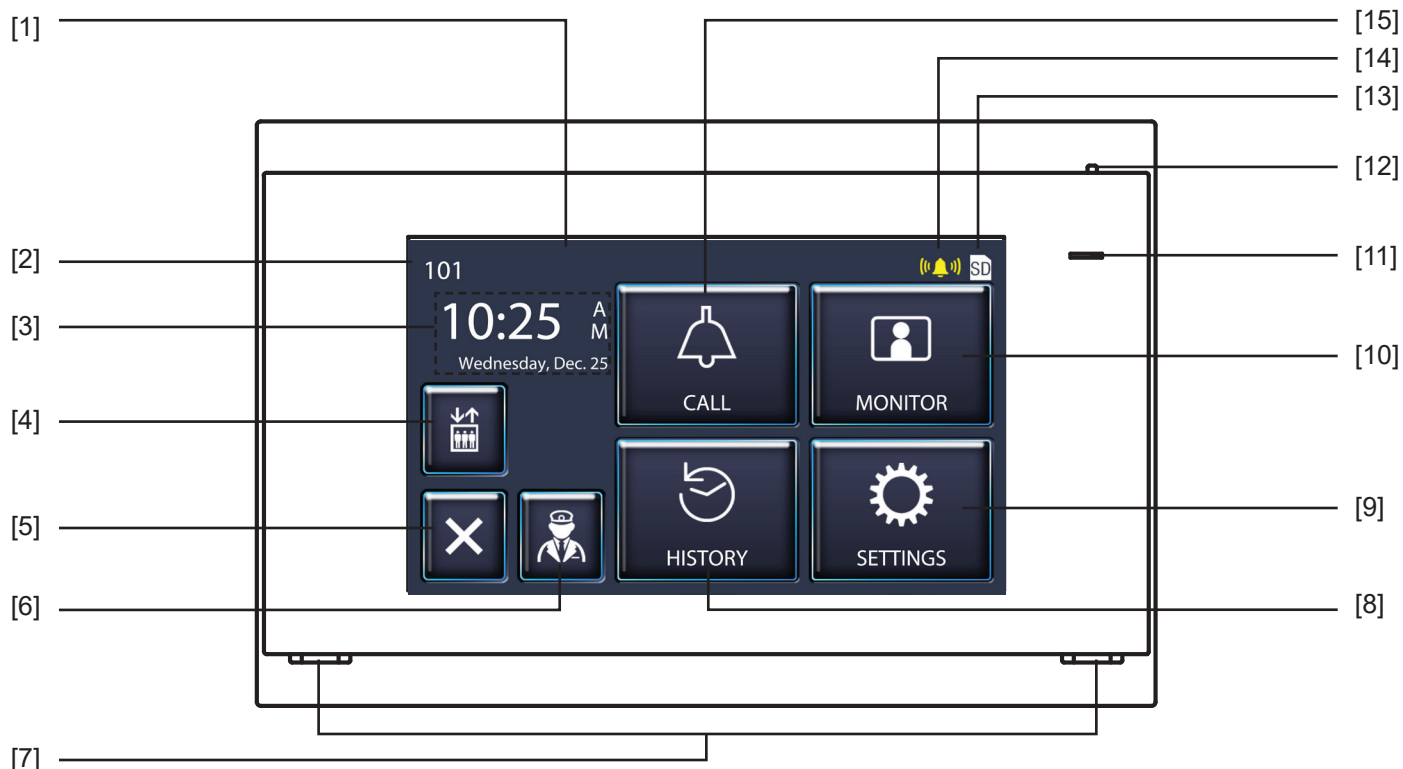

DESCRIPTION

The IXG-2C7-L is an IP video tenant station with a 7" LCD touchscreen for the IXG Series multi-tenant system. Each tenant can have up to 8 IXG-2C7/IXG-2C7-L's. The IXG-2C7-L station can answer calls from an entrance station, guard station, or individual door station. Once the call is answered, communication is hands-free (VOX).

A T-Coil hearing aid is able to pick up audio signals from the IXG-2C7-L. Touching the key button will activate the door release associated with the connected entrance station or door station. The IXG-2C7-L can selectively call other IXG-2C7-L's in the same tenant or collectively call associated mobile apps. The IXG-2C7-L can request an elevator to come to its floor. It will also retain a history of calls that it has received. The history capacity can be expanded by adding a microSD™ card.

IXG-2C7-L

IP Video Tenant Station

FEATURE CALL-OUT

FEATURE CALL-OUT DEFINITIONS

- [1] LCD Touchscreen
- [2] Unit Number
- [3] Date and Time
- [4] Elevator Call Button
- [5] Off Button
- [6] Guard Call Button
- [7] Speaker
- [8] History Button
- [9] Settings Button
- [10] Monitor Button
- [11] Status Indicator (Blue)
- [12] Microphone
- [13] microSD™ Card Inserted Icon
- [14] Incoming Call Icon
- [15] Call Button

SPECIFICATIONS

- Power Source:** PoE (IEEE 802.3af class 0)
- Consumption:** 1.9W standby, 6W max.
- Screen:** 7" LCD TFT touchscreen
- Monitor resolution:** 800 x 400
- Communication:** Full-duplex
- Audio Codec:** G.711(μ-law, A-law)
- Video Codec:** H.264, MJPEG
- Protocol:** IPv4/v6, TCP, UDP, SIP, HTTP, HTTPS, RTSP, RTP/RTCP, IGMP, MLD, SMTP, SFTP, DHCP, NTP, DNS, TLS
- Encryption:** TLS 1.0, 1.1, 1.2
- Operating Temp:** 32° ~ 104°F (0° ~ 40°C)
- Dimensions:** 5-13/16" H x 8-15/16" W x 1" D